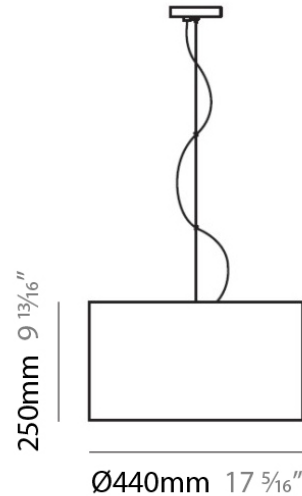

DEBUT SUSPENSION

D81116

GENERAL

Series: Debut
Brand: Panzeri
Division: Design
Mounting Type: Suspension
Mounting Location: Ceiling
Subcategory: Pendant

PHYSICAL

Shape: Drum
Diameter (mm): 440
Diameter (in): 17 1/2
Height (mm): 250
Height (in): 10
Max. Overall Height (mm): 2250
Max. Overall Height (in): 88 9/16
Light Distribution: Direct / Indirect
Weight (kg): 3.27
Weight (lbs): 7.2
Diffuser: Crocodile Red Recycled Leather
Fixture Finish: NIC
Fixture Material: Metal

ELECTRICAL

Number of Lamps: 1
Lamp Type: LED Retrofit
Lamp Shape: A19
Bulb Included: Bulb Not Included
Total Output Wattage (W): 15
Max. Wattage Per Lamp (W): 15
Lamp Base: E26
Input Voltage (V): 120
Upon Request: 277Vac / GU24

LED

OPTICAL

RATINGS AND CERTIFICATIONS

Certified By: CSA Certified to UL and CSA Standards
IP rating: IP20

PROJECT	
TYPE	
NOTES	
QUANTITY	
DATE