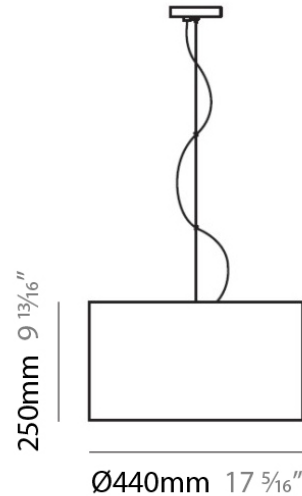

DEBUT SUSPENSION

D81118

GENERAL

Series: Debut
Brand: Panzeri
Division: Design
Mounting Type: Suspension
Mounting Location: Ceiling
Subcategory: Pendant

PHYSICAL

Shape: Drum
Diameter (mm): 440
Diameter (in): 17 1/2
Height (mm): 250
Height (in): 10
Max. Overall Height (mm): 2250
Max. Overall Height (in): 88 9/16
Light Distribution: Direct / Indirect
Weight (kg): 3.27
Weight (lbs): 7.2
Diffuser: Ostrich White Recycled Leather
Fixture Finish: NIC
Fixture Material: Metal

ELECTRICAL

Number of Lamps: 1
Lamp Type: LED Retrofit / CFL
Lamp Shape: A19
Bulb Included: Bulb Not Included
Total Output Wattage (W): 15 / 23
Max. Wattage Per Lamp (W): 15 / 23
Lamp Base: E26
Input Voltage (V): 120
Upon Request: 277Vac / GU24

LED

OPTICAL

RATINGS AND CERTIFICATIONS

Certified By: CSA Certified to UL and CSA Standards
IP rating: IP20

PROJECT	_____
TYPE	_____
NOTES	_____
QUANTITY	_____
DATE	_____